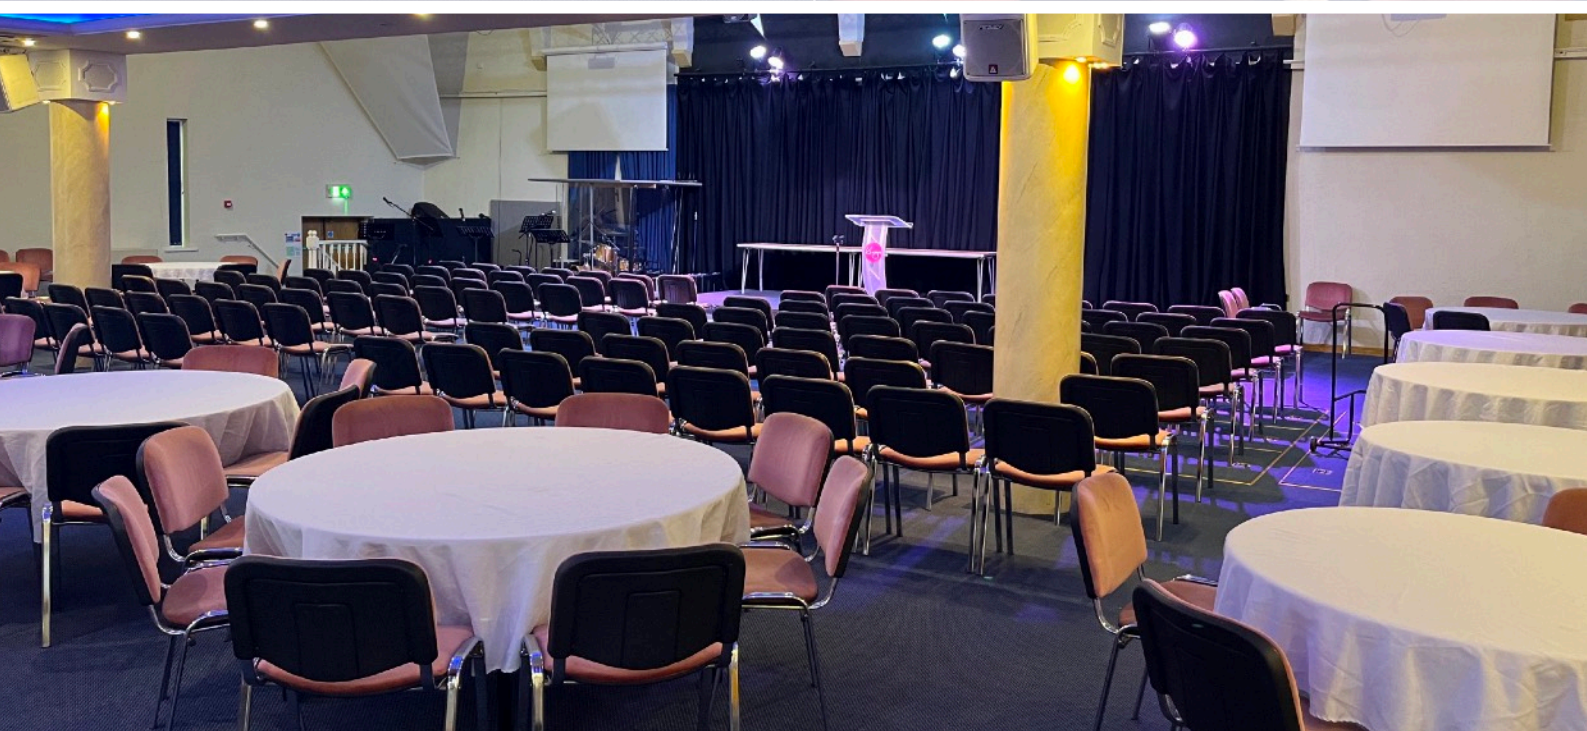

THEATRE STYLE