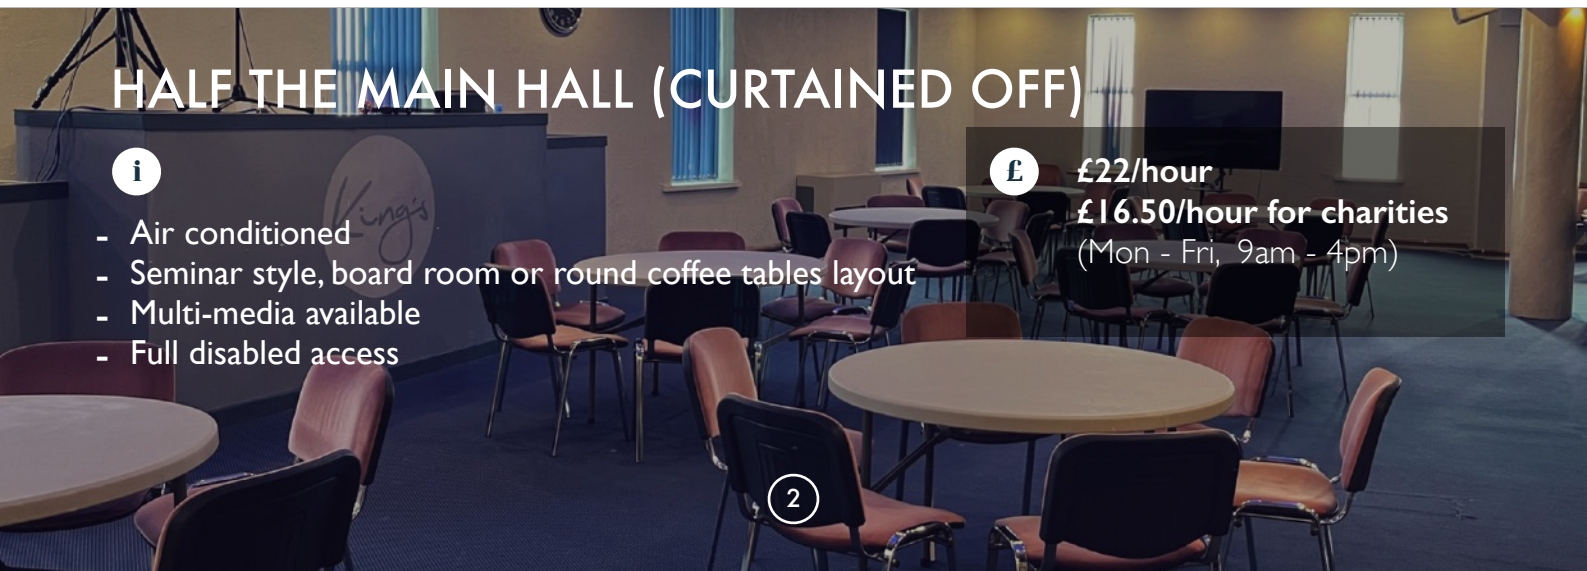

HALF THE MAIN HALL (CURTAINED OFF)

i

- Air conditioned
- Seminar style, board room or round coffee tables layout
- Multi-media available
- Full disabled access

£

£22/hour
£16.50/hour for charities
(Mon - Fri, 9am - 4pm)