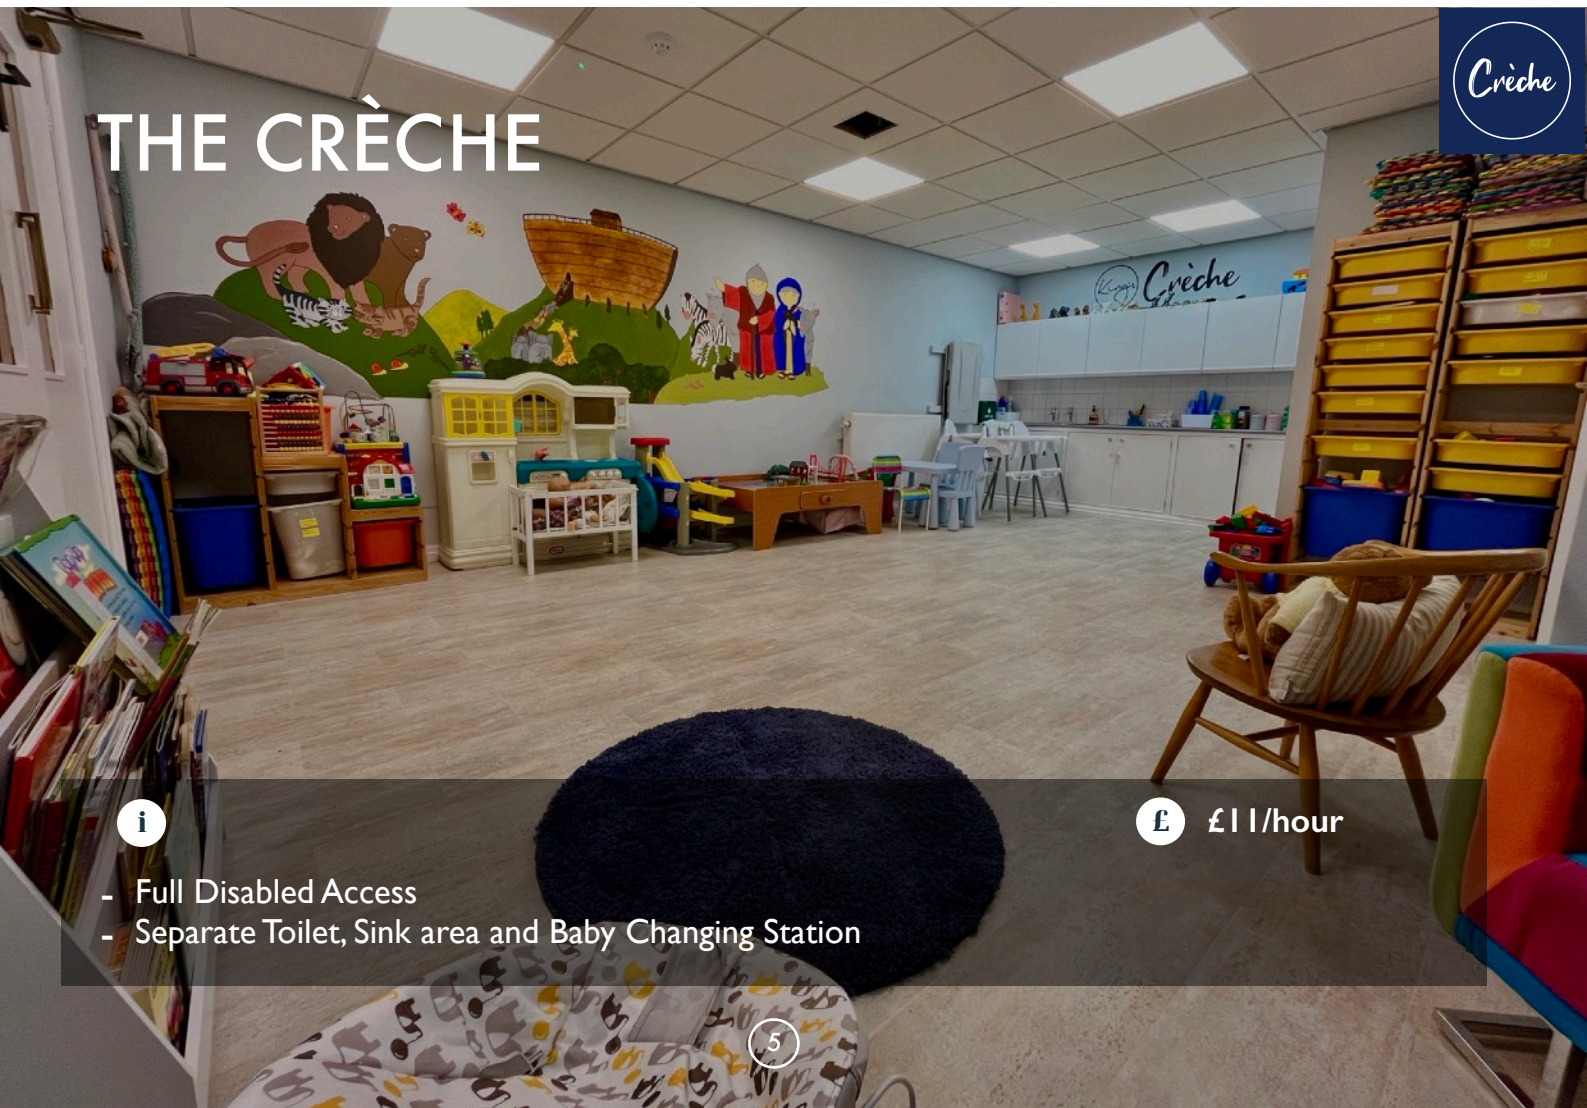

# THE GREEN ROOM & BLUE ROOM

**i**

- Seating for up to 20 people
- Seminar style, board room or round coffee tables layout
- Multi-media facility
- Full disabled access

**£**

£11/hour

# THE CRÈCHE

Crèche

**i**

- Full Disabled Access
- Separate Toilet, Sink area and Baby Changing Station

**£**

£11/hour