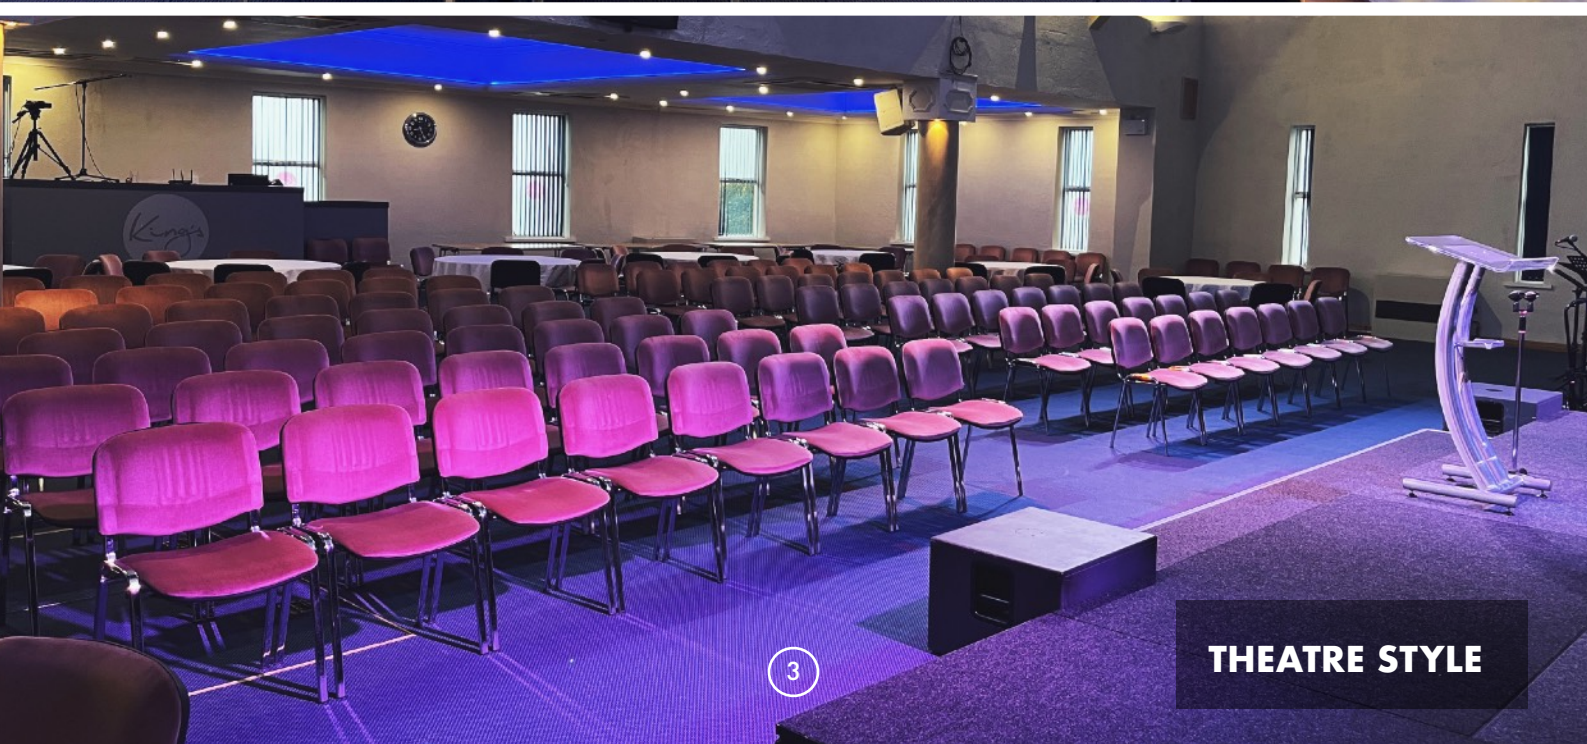

THEATRE STYLE