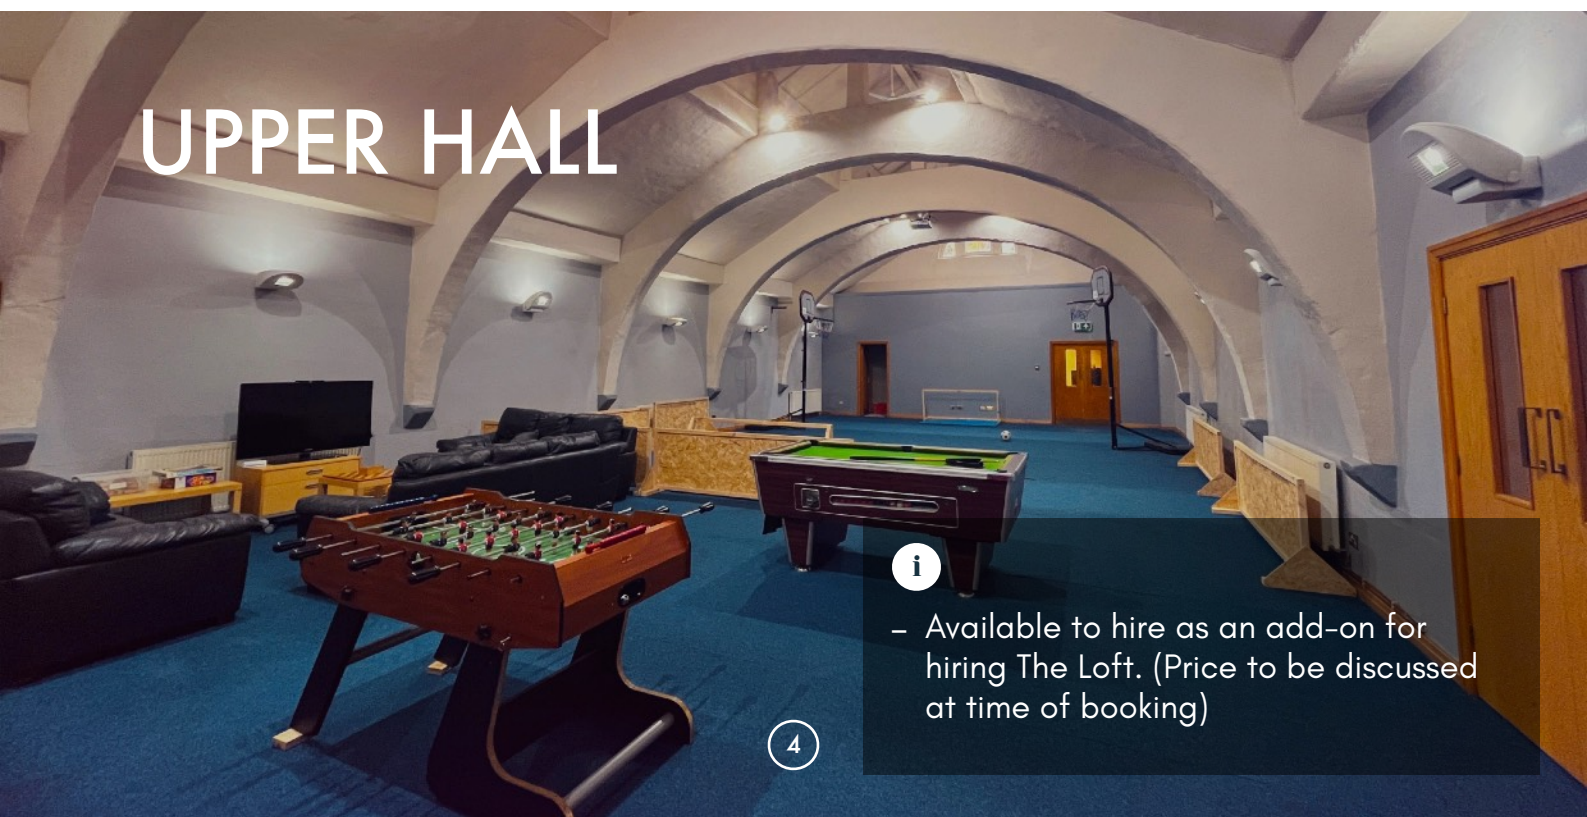

UPPER HALL

- Available to hire as an add-on for hiring The Loft. (Price to be discussed at time of booking)